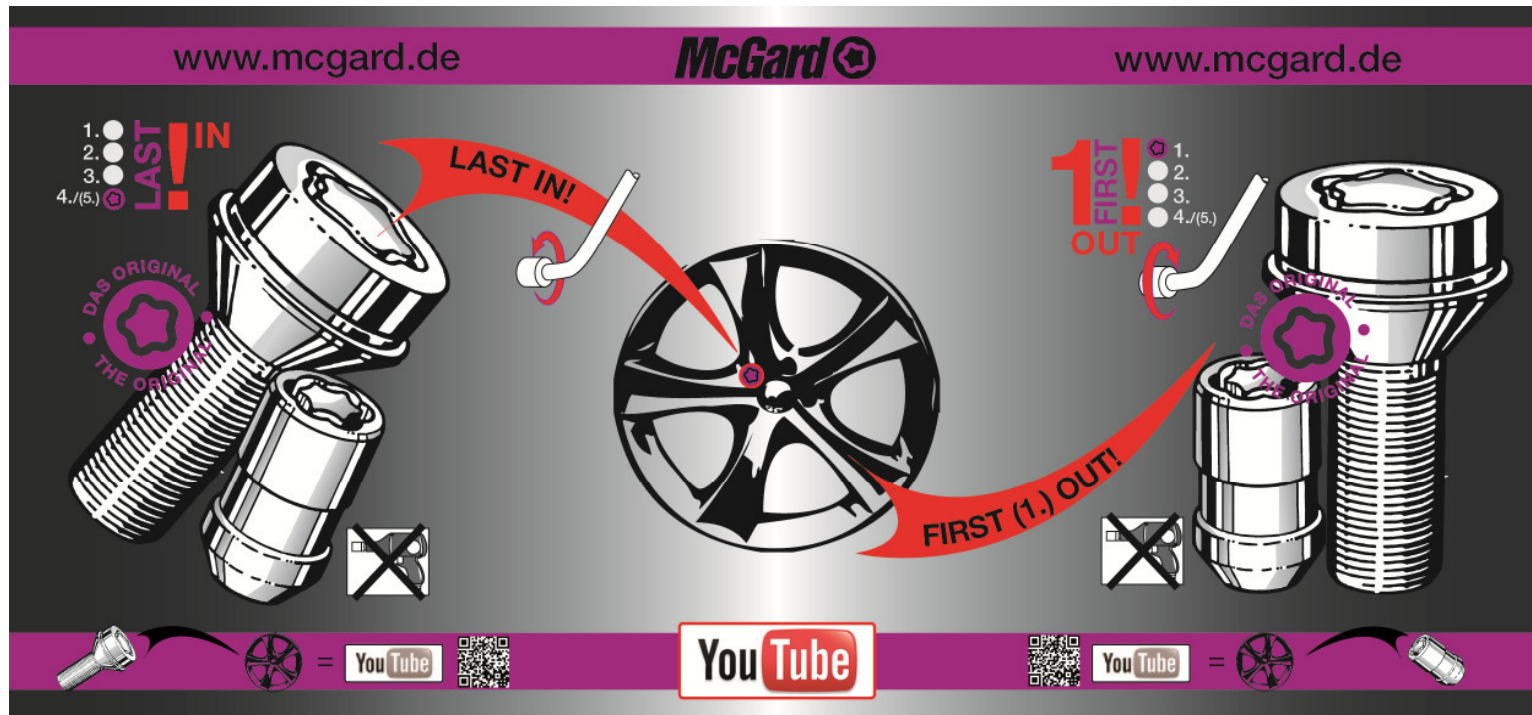

MONTAGEANLEITUNG

1. Entfernen Sie eine original Radmutter/Radschraube von jedem Rad Ihres Fahrzeuges. Bei einem späteren Radwechsel die Radsicherung immer als erste Mutter/Schraube lösen und als letzte Mutter/Schraube montieren.

“LAST IN, FIRST OUT”