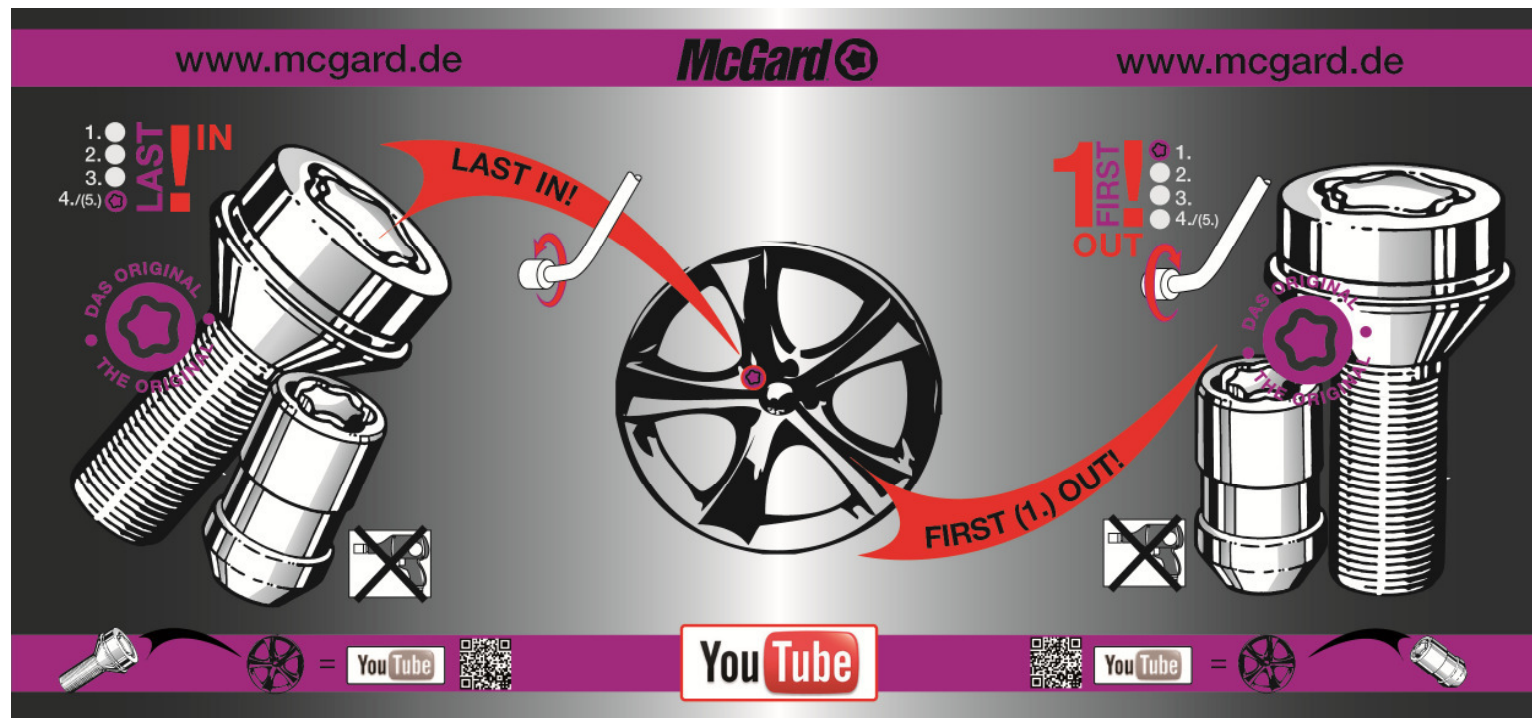

INSTALLATION INSTRUCTIONS

1. Remove one original wheel nut/wheel bolt from each wheel on your vehicle. During a subsequent wheel change, always remove the wheel lock as the first nut/bolt and fit as the last nut/bolt.

“LAST IN, FIRST OUT”